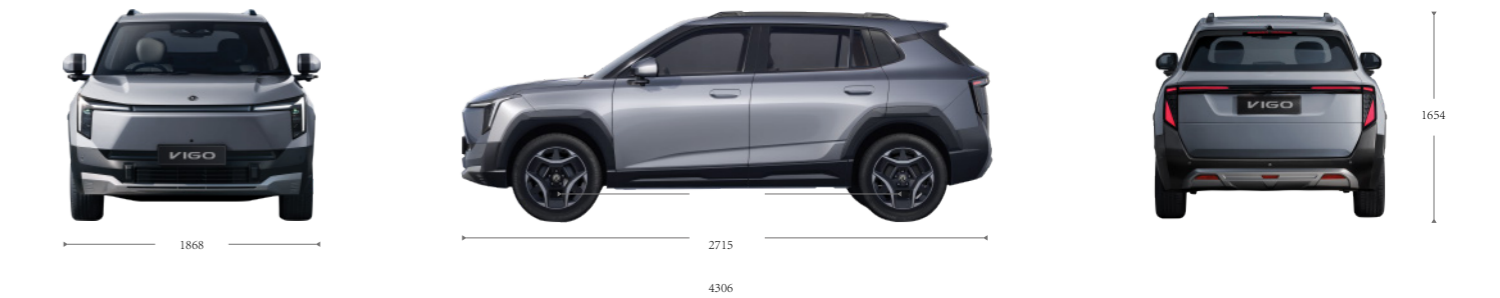

Dimensions (mm)

*All information and illustrations are based on data available at the time of print and are subject to change without prior notice. Please contact your local DONGFENG dealer for the latest information.
*DONGFENG reserves the right to vary vehicle specifications and standard features from those detailed in this brochure.
*Spec Sheet updated as of 29 September 2025.