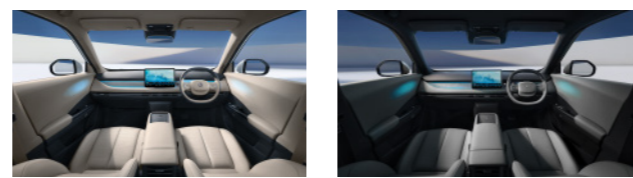

Paint Colour Options (Interior)

Beige and Black

Grey and Black

1. Bluetooth® is a registered trade mark of Bluetooth SIG, Inc. Compatibility and functionality varies depending on device.
2. Apple CarPlay® is a registered trade mark of Apple Inc. Requires compatible device, USB connection.
3. Android Auto™ is a registered trade mark of Google Inc. Requires compatible device, and wireless. Android Auto™ is compatible with an active data plan, 5 GHz Wi-Fi support, and the latest version.
4. Driving assist system are not a substitute for the driver's responsibility of the vehicle.
5. Colours depicted are a guide only and may vary from actual colours due to the printing. Please contact your local dealer for available exterior and interior color combinations.

Technical Data

Battery	EDGE	PULSE	INFINITY
Battery Type		LFP	
Battery capacity (kWh)	44.94	44.94	51.87

Range & Consumption	EDGE	PULSE	INFINITY
Electric Range (km)-CLTC	430	430	480

6. The real range is influenced by many factors such as individual driving style, load, traffic etc. The declared range is estimated for reference only.

Charging	EDGE	PULSE	INFINITY
Max. AC Charging Power		6.6 kW	
Max. DC Charging Power	60 kW	60 kW	167 kW
Charging Time (30%-80%)	30 min	30 min	18 min

7. Charging times and charging speed may vary due to different factors such as battery temperature, specs of charging infrastructure, state of charge. A CCS2 DC charger with an output exceeding 200 kW and a current above 500 A, as well as the suitable ambient temperature (25°C) are required to achieve the maximum charging speed.

Driving Performance	EDGE	PULSE	INFINITY
Electric Motor Type		Permanent Magnet Synchronous Motor	
Driving Mode		2WD	
Drive Type		FWD	
Max. Power (kW)		120	
Max. Torque (N·m)		230	
Top Speed (km/h)		150	
Front Suspension		MacPherson Strut	
Rear Suspension		Torsion-Beam Axle	
Brake System — Front & Rear		Disc	

Dimensions (mm)	EDGE	PULSE	INFINITY
Length		4306	
Width		1868	
Height		1654	
Wheelbase		2715	

Basic Parameters	EDGE	PULSE	INFINITY
Vehicle Type		SUV	
Number Of Doors		5	
Number Of Seats		5	
Tire Size	R 17	R 17	R 18
Wheel Specifications	Aero Wheel	Alloy Wheels	Alloy Wheels