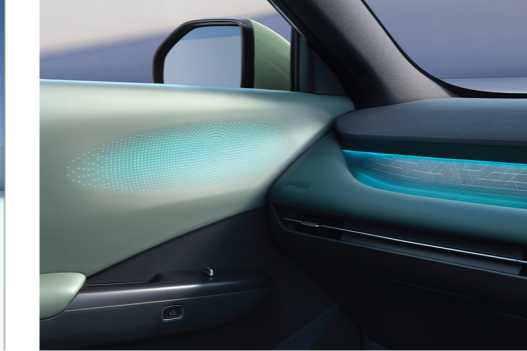

Ambient lighting

CONTACT
CHAWLA GREEN MOTORS, OFFICIAL DONGFENG PARTNERS IN PAKISTAN
E-1 MAIN BOULEVARD, GULBERG-III, LAHORE

03114995162 CHAWLAGREENMOTORS.COM