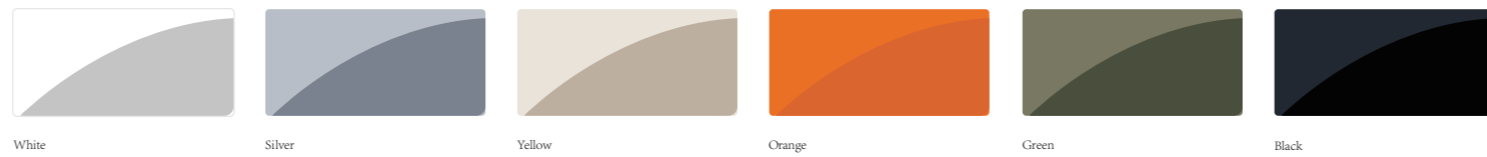

Driving Assistance	EDGE	PULSE	INFINITY
Front Parking Sensors	-	●	●
Rear Parking Sensors	●	●	●
Rear-View Camera (RVC)	●	-	-
360° View Camera	-	●	●
Adaptive Cruise Control (ACC)	●	-	●
Cruise Control (CC)	●	●	-
Antilock Braking System (ABS)	●	●	●
Electronic Brake-Force Distribution (EBD)	●	●	●
Cornering Brake Control (CBC)	●	●	●
Hill-Start Assist (HAC)	●	●	●
Electronic Stability Control (ESC)	●	●	●
Brake Assist (EBA/BAS/BA)	●	●	●
Traction Control System (ASR/TCS/TRC)	●	●	●
Automatic Emergency Braking (AEB)	-	-	●
Forward Collision Warning (FCW)	-	-	●
Lane Departure Warning (LDW)	-	-	●
Lane Keeping Assist (LKA)	-	-	●
Traffic Sign Recognition (TSR)	-	-	●
Intelligent Speed Assistance (ISA)	-	-	●
Intelligent Cruise Assist (ICA)	-	-	●

Convenience & Efficiency	EDGE	PULSE	INFINITY
Driving Mode Control (COMFORT / ECO / SPORT)	●	●	●
Energy Recovery Adjustment	●	●	●
Vehicle-To-Load (V2L) Function	●	●	●
Smart Key (×2)+Mechanical Key	●	●	●
Keyless Entry (Driver-Side)	●	●	●
Keyless Start	●	●	●
On Board Portable Charger (OBC)	A	A	A
Home Charging Cable & Plug	A	A	A
Warning Triangle	●	●	●
Tire Repair Kit	●	●	●
High-Visibility Vest	●	●	●

Optional Package (0) Includes: Fixed Panoramic Sunroof

Paint Colour Options (Exterior)